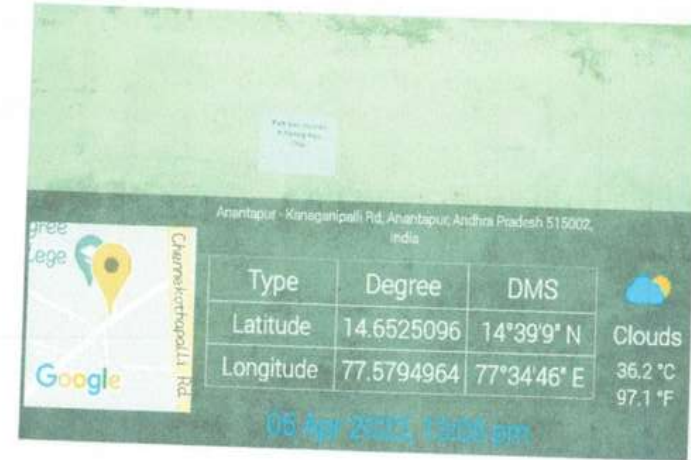

Parking area