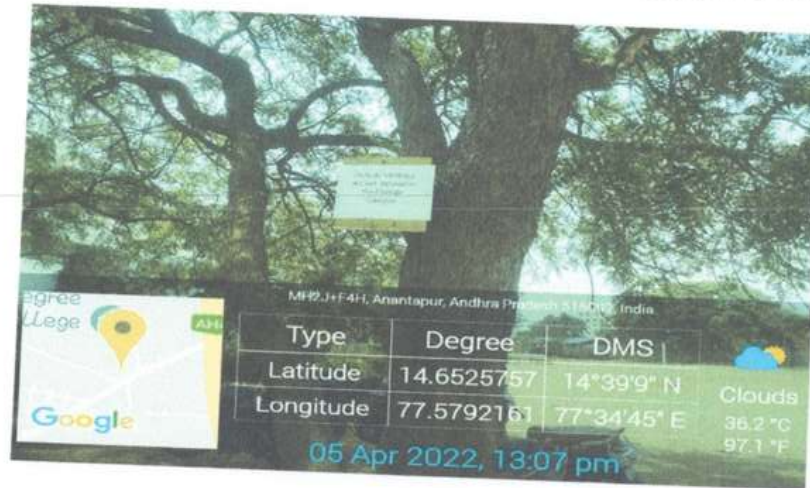

Vehicles not allowed in Campus area

K. Hanappa
PRINCIPAL
Sri Vani Degree & P.G. College,
ANANTAPURAMU.