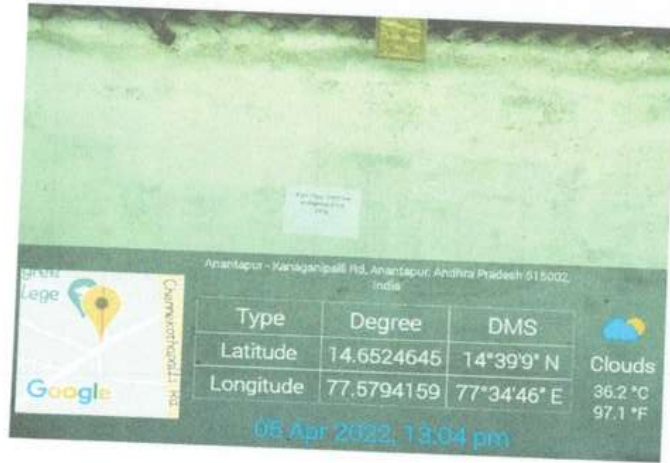

Parking area