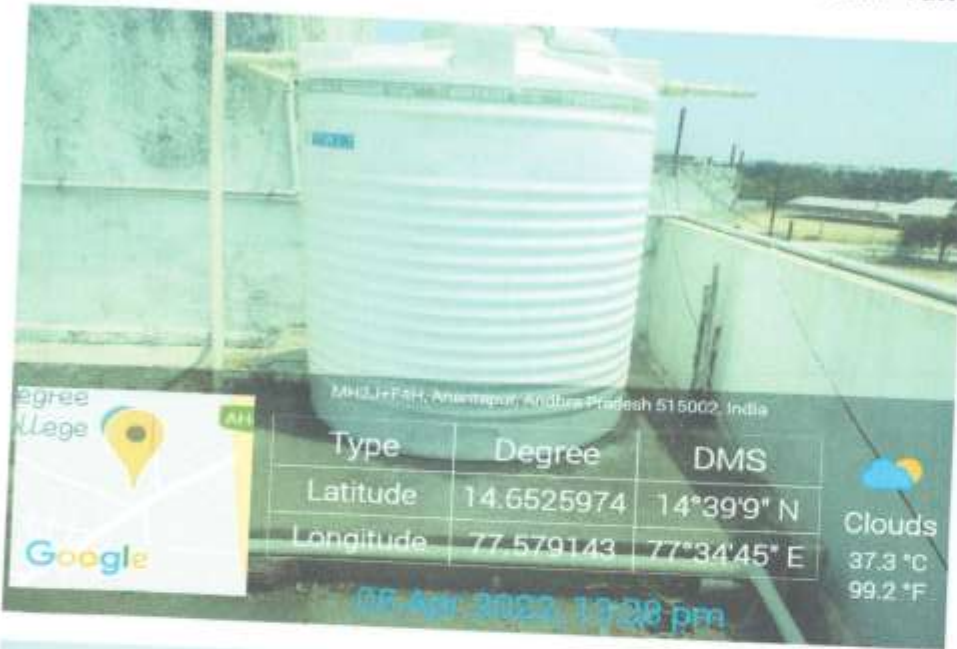

Rain Water Harvesting Pit

Kthvauaja
PRINCIPAL
Sri Vani Degree & P.G. College,
ANANTAPURAMU.

Bore well

K. Havanap
PRINCIPAL
Sri Vani Degree & P.G. College,
ANANTAPURAMU.

Water Tanks

K+I Vamaya
PRINCIPAL
Sri Vani Degree & P.G. College,
ANANTAPURAMU.