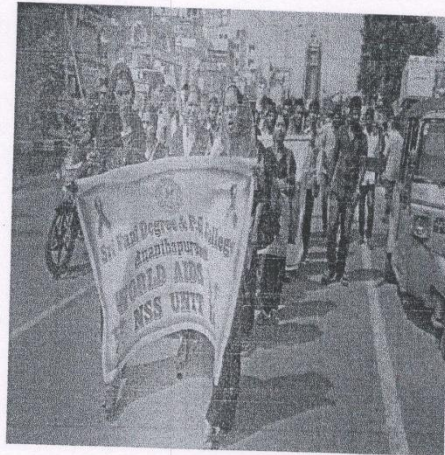

SRI VANI DEGREE & PG COLLEGE – ANANTAPUR

(Affiliated to Sri Krishnadevaraya University, Anantapur)

Photographs of NSS Activity along with captions

Date	Name of the activity
1-12-2016	AIDS day

AIDS Day Rally