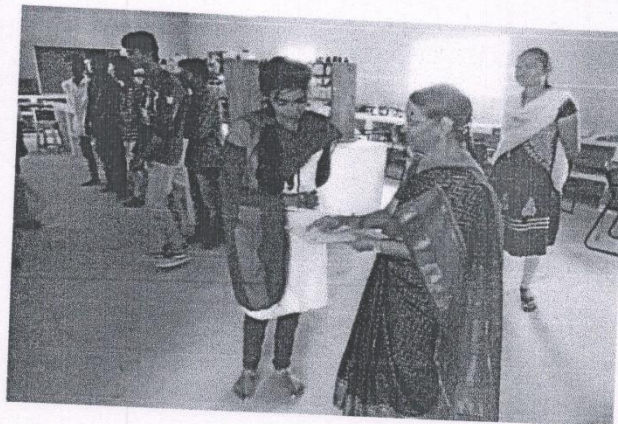

Blood Grouping Program

K. Hanumanth
PRINCIPAL
Sri Vani Degree & PG College
ANANTAPURAMU.

Y. V. S. Reddy
PRINCIPAL
Sri Vani Degree & PG College
ANANTAPURAMU.