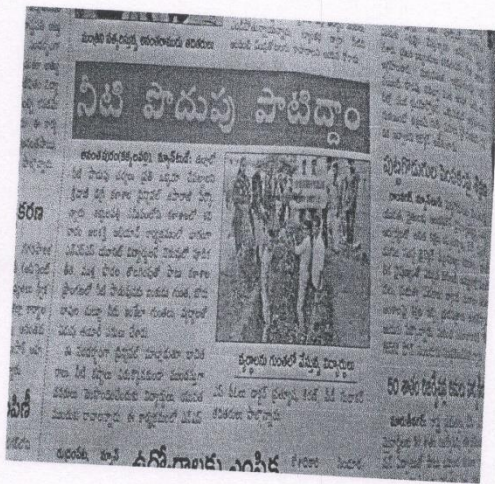

SRI VANI DEGREE & PG COLLEGE – ANANTAPUR

(Affiliated to Sri Krishnadevaraya University, Anantapur)

Photographs of NSS Activity along with captions

Date	Name of the activity
27.07.2019	Rain Water Harvesting Pits

K Aravind
PRINCIPAL
Sri Vani Degree & PG College
ANANTAPURAMU.

Y. Subh
PRINCIPAL
Sri Vani Degree & PG College
ANANTAPURAMU.