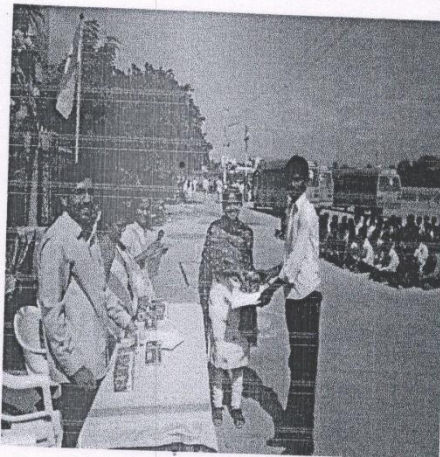

SRI VANI DEGREE & PG COLLEGE – ANANTAPUR

(Affiliated to Sri Krishnadevaraya University, Anantapur)

Photographs of NSS Activity along with captions

Date	Name of the activity
26-01-2017	REPUBLIC DAY