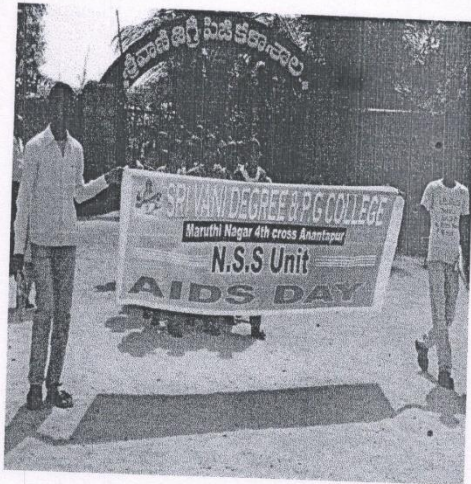

SRI VANI DEGREE & PG COLLEGE – ANANTAPUR

(Affiliated to Sri Krishnadevaraya University, Anantapur)

Photographs of NSS Activity along with captions

Date	Name of the activity
01-12-2017	AIDS DAY

AIDS Day Rally