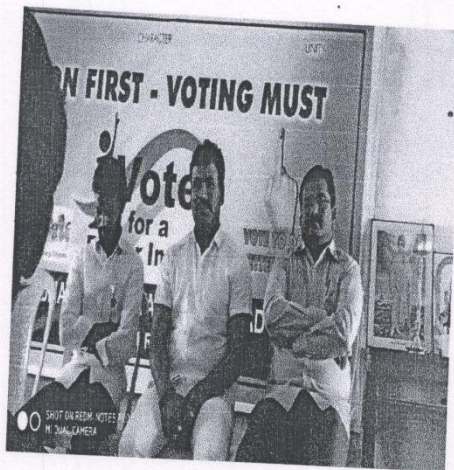

SRI VANI DEGREE & PG COLLEGE – ANANTAPUR

(Affiliated to Sri Krishnadevaraya University, Anantapur)

Photographs of NSS Activity along with captions

Date	Name of the activity
25.01.2019	NATIONAL VOTERS DAY

KH Vanaja
PRINCIPAL
Sri Vani Degree & PG College
ANANTAPURAMU.

y. wshel
PRINCIPAL
Sri Vani Degree & PG College
ANANTAPURAMU.