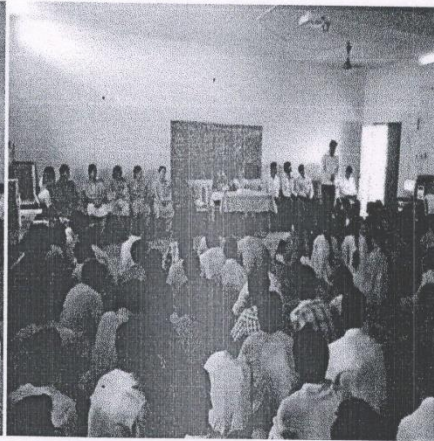

SRI VANI DEGREE & PG COLLEGE – ANANTAPUR

(Affiliated to Sri Krishnadevaraya University, Anantapur)

Photographs of NSS Activity along with captions

Date	Name of the activity
05-09-2017	Teachers Day