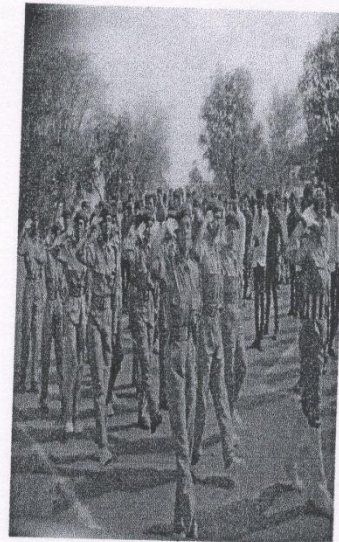

SRI VANI DEGREE & P.G. COLLEGE
Affiliated to SK University Ananthapuramu
• 6(A)GIRLS BN NCC ATP 36(B)

PHOTOGRAPHS OF NCC ACTIVITY

DATE	NAME OF THE ACTIVITY
26-01-2019	REPUBLIC DAY CELEBRATIONS