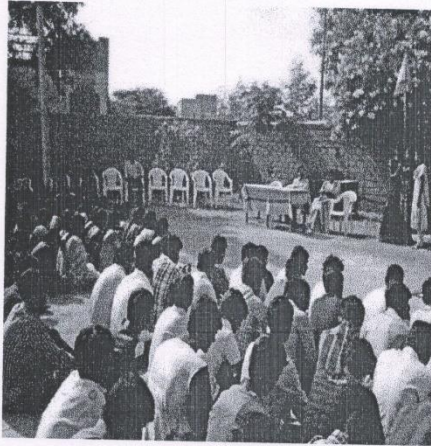

SRI VANI DEGREE & PG COLLEGE – ANANTAPUR

(Affiliated to Sri Krishnadevaraya University, Anantapur)

Photographs of NSS Activity along with captions

Date	Name of the activity
26-01-2018	REPUBLIC DAY 26.01.2018