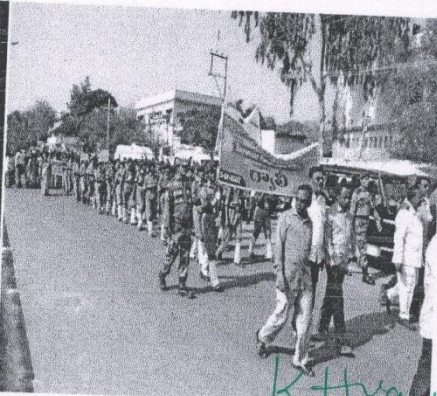

SRI VANI DEGREE & P.G. COLLEGE
Affiliated to SK University Ananthapuramu
6(A)GIRLS BN NCC ATP 36(B)

PHOTOGRAPHS OF NCC ACTIVITY

DATE	NAME OF THE ACTIVITY
25-01-2017	VOTERS DAY AWARENESS PROGRAMME

K. H. ...
PRINCIPAL
Sri Vani Degree & PG College
ANANTAPURAMU.

Signature of the ANO

LT.B.NARMADA
Associate NCC Officer
Sri Vani Degree College ATP.

Signature of the Principal

PRINCIPAL
Sri Vani Degree & PG College
ANANTAPURAMU.