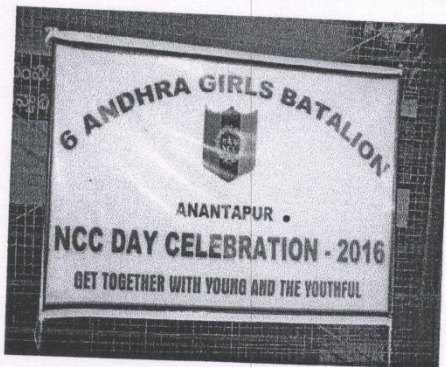

(Affiliated to Sri Krishnadevaraya University, Anantapur)

Photographs of NSS Activity along with captions

Date	Name of the activity
14-11-2016	Childrens Day

Speech by eminent person

Gathering

K. Hanuaja
PRINCIPAL
Sri Vani Degree & PG College
ANANTAPURAMU.

y. whid
PRINCIPAL
Sri Vani Degree & PG College
ANANTAPURAMU.

SRI VANI DEGREE & P.G. COLLEGE
 Affiliated to SK University Ananthapuramu
 6(A)GIRLS BN NCC ATP 36(B)

PHOTOGRAPHS OF NCC ACTIVITY

DATE *	NAME OF THE ACTIVITY
27-11-2016	NCC DAY CELEBRATION

SRI VANI DEGREE & PG COLLEGE – ANANTAPUR

(Affiliated to Sri Krishnadevaraya University, Anantapur)

Photographs of NSS Activity along with captions

Date	Name of the activity
1-12-2016	AIDS day

AIDS Day Rally