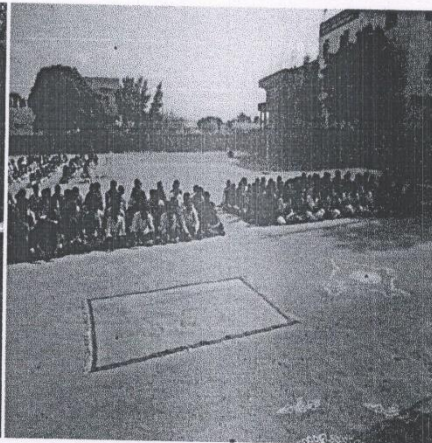

SRI VANI DEGREE & PG COLLEGE – ANANTAPUR

(Affiliated to Sri Krishnadevaraya University, Anantapur)

Photographs of NSS Activity along with captions

Date	Name of the activity
26-01-2018	REPUBLIC DAY 26.01.2018