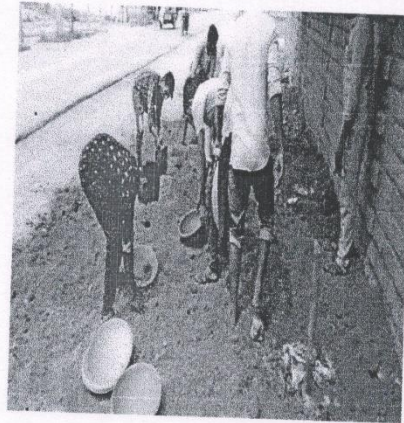

SRI VANI DEGREE & PG COLLEGE – ANANTAPUR

(Affiliated to Sri Krishnadevaraya University, Anantapur)

Photographs of NSS Activity along with captions

Date	Name of the activity
21.06.2019	Campus Cleaning

Campus Cleaning