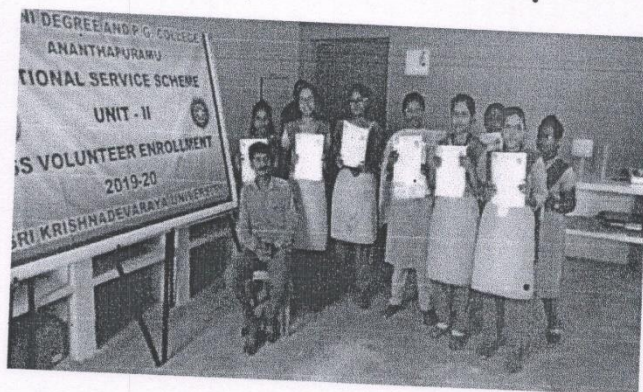

K. Hanuaja
PRINCIPAL
Sri Vani Degree & PG College
ANANTAPURAMU.

Y. Ushad
PRINCIPAL
Sri Vani Degree & PG College
ANANTAPURAMU.