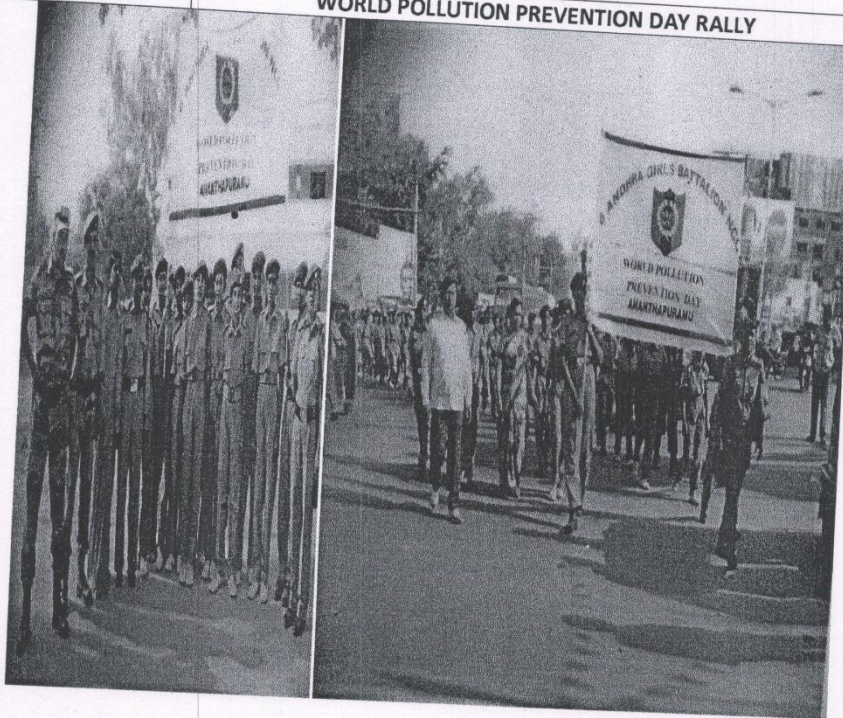

SRI VANI DEGREE & PG COLLEGE – ANANTAPUR

(Affiliated to Sri Krishnadevaraya University, Anantapur)

Photographs of NSS Activity along with captions

Date	Name of the activity
1-12-2016	AIDS day

AIDS Day Rally

PHOTOGRAPHS OF NCC ACTIVITY

DATE	NAME OF THE ACTIVITY
02-12-2016	WORLD POLLUTION PREVENTION DAY RALLY

Narmada
 Signature of the ANO

LT.B.NARMADA
 Associate NCC Officer
 Sri Vani Degree College ATP

K. Hanappa
 PRINCIPAL
 Sri Vani Degree & PG College
 ANANTAPURAMU.