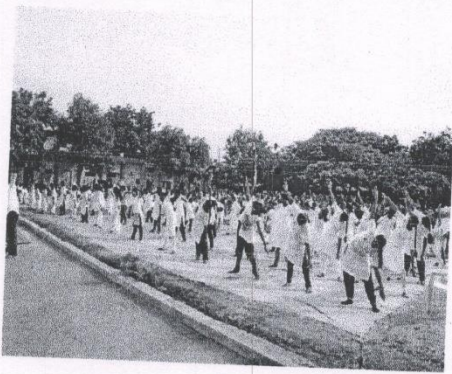

ACTIVITIES FOR THE ACADEMIC YEAR 2016-17

SRI VANI DEGREE & P.G. COLLEGE
 Affiliated to SK University Ananthapuramu
 6(A)GIRLS BN NCC ATP 36(B)

PHOTOGRAPHS OF NCC ACTIVITY

DATE	NAME OF THE ACTIVITY
21-06-2016	INTERNATIONAL YOGA DAY