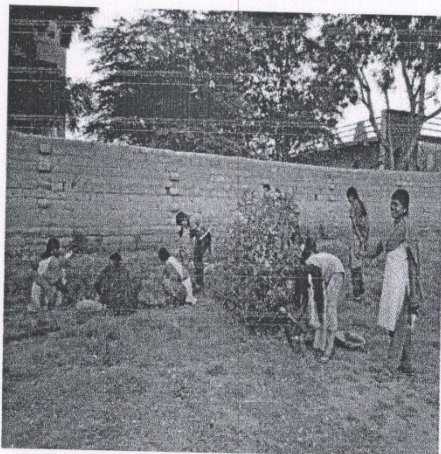

SRI VANI DEGREE & PG COLLEGE – ANANTAPUR

(Affiliated to Sri Krishnadevaraya University, Anantapur)

Photographs of NSS Activity along with captions

Date	Name of the activity
26-6-2016	Campus cleaning

Campus Cleaning