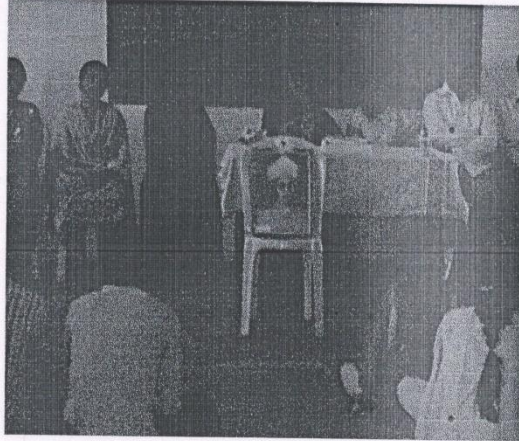

SRI VANI DEGREE & PG COLLEGE – ANANTAPUR

(Affiliated to Sri Krishnadevaraya University, Anantapur)

Photographs of NSS Activity along with captions

Date	Name of the activity
05-09-2017	Teachers Day