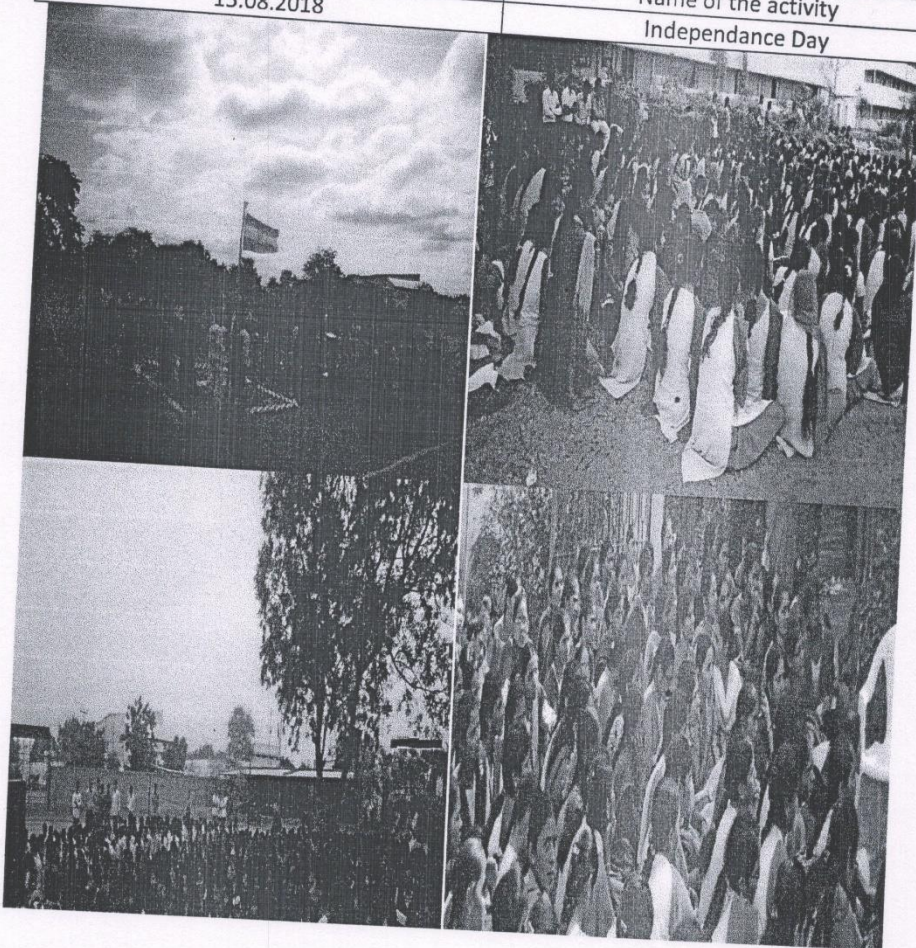

SRI VANI DEGREE & PG COLLEGE – ANANTAPUR

(Affiliated to Sri Krishnadevaraya University, Anantapur)

Photographs of NSS Activity along with captions

Date	Name of the activity
15.08.2018	Independence Day

K. Avinava
PRINCIPAL
Sri Vani Degree & PG College
ANANTAPURAMU.

Y. V. S. S.
PRINCIPAL
Sri Vani Degree & PG College
ANANTAPURAMU.