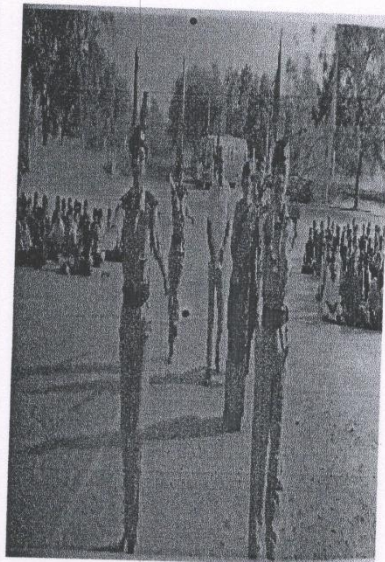

PHOTOGRAPHS OF NCC ACTIVITY

DATE	NAME OF THE ACTIVITY
26-01-2019	REPUBLIC DAY CELEBRATIONS

K. H. Venkata
 PRINCIPAL
 Sri Vani Degree & PG College
 ANANTAPURAMU.

Narmada
 Signature of the ANO
LT.B.NARMADA
 Associate NCC Officer
 Sri Vani Degree College ATP.