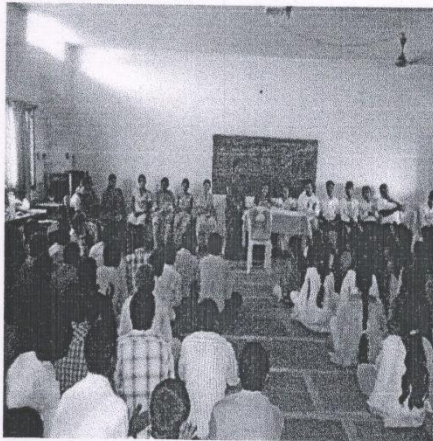

SRI VANI DEGREE & PG COLLEGE – ANANTAPUR

(Affiliated to Sri Krishnadevaraya University, Anantapur)

Photographs of NSS Activity along with captions

Date	Name of the activity
05-09-2017	Teachers Day