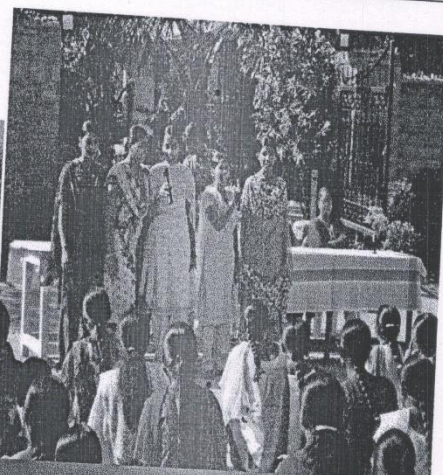

SRI VANI DEGREE & PG COLLEGE – ANANTAPUR

(Affiliated to Sri Krishnadevaraya University, Anantapur)

Photographs of NSS Activity along with captions

Date	Name of the activity
26-01-2018	REPUBLIC DAY 26.01.2018

K. Hanuaja
PRINCIPAL
Sri Vani Degree & PG College
ANANTAPURAMU.

Y. Nishal
PRINCIPAL
Sri Vani Degree & PG College
ANANTAPURAMU.