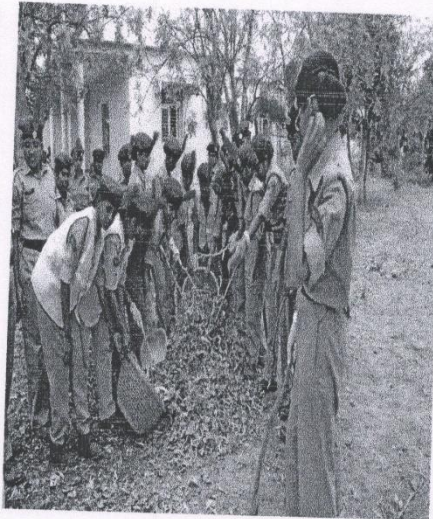

SRI VANI DEGREE & P.G. COLLEGE
Affiliated to SK University Ananthapuramu
6(A)GIRLS BN NCC ATP 36(B)

PHOTOGRAPHS OF NCC ACTIVITY

DATE	NAME OF THE ACTIVITY
02-10-2018	SHRAMADHAN