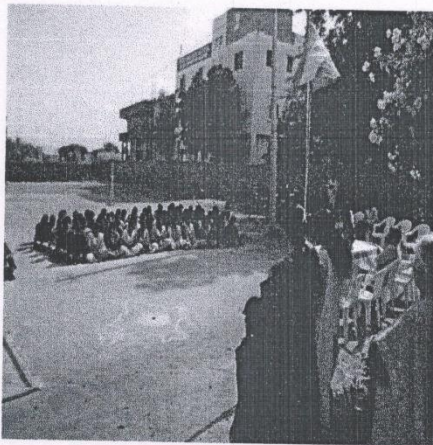

SRI VANI DEGREE & PG COLLEGE – ANANTAPUR

(Affiliated to Sri Krishnadevaraya University, Anantapur)

Photographs of NSS Activity along with captions

Date	Name of the activity
26-01-2018	REPUBLIC DAY 26.01.2018