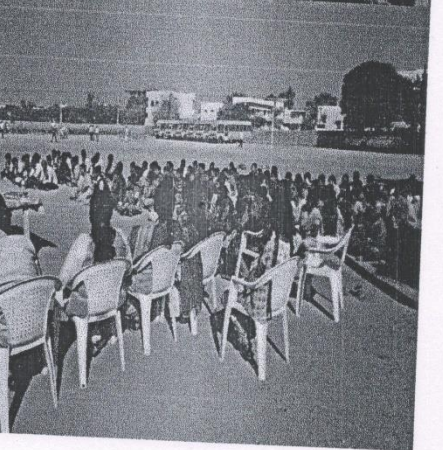

SRI VANI DEGREE & PG COLLEGE – ANANTAPUR

(Affiliated to Sri Krishnadevaraya University, Anantapur)

Photographs of NSS Activity along with captions

Date	Name of the activity
26-01-2018	REPUBLIC DAY 26.01.2018

K. Hanuaja
PRINCIPAL
Sri Vani Degree & PG College
ANANTAPURAMU.

Y. Nishal
PRINCIPAL
Sri Vani Degree & PG College
ANANTAPURAMU.