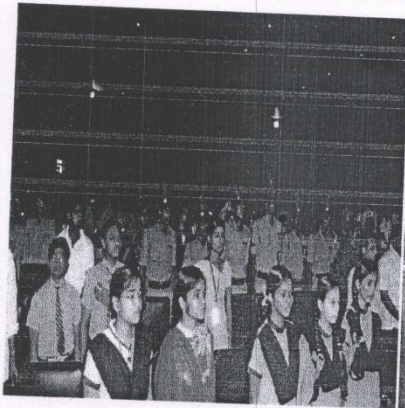

SRI VANI DEGREE & P.G. COLLEGE
Affiliated to SK University Ananthapuramu
6(A)GIRLS BN NCC ATP 36(B)

PHOTOGRAPHS OF NCC ACTIVITY

DATE	NAME OF THE ACTIVITY
25-01-2017	VOTERS DAY AWARENESS PROGRAMME

K. H. ...
PRINCIPAL
Sri Vani Degree & PG College
ANANTAPURAMU.

Signature of the ANO

LT.B.NARMADA
Associate NCC Officer
Sri Vani Degree College ATP.

Signature of the Principal

PRINCIPAL
Sri Vani Degree & PG College
ANANTAPURAMU.