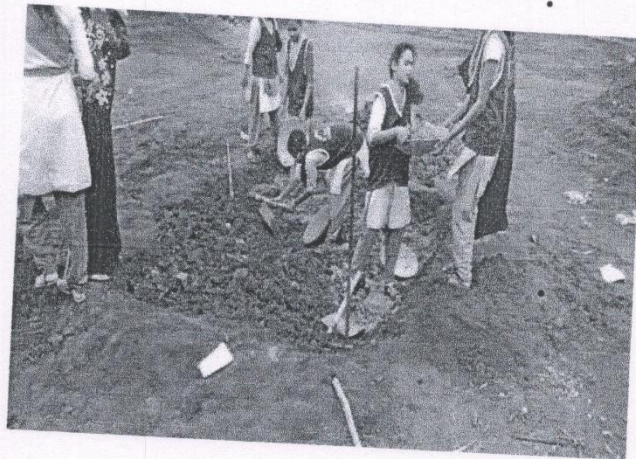

Rain Water Recharge Bodies

K. Hanuaja
PRINCIPAL
Sri Vani Degree & PG College
ANANTAPURAMU.

Y. S. S. S.
PRINCIPAL
Sri Vani Degree & PG College
ANANTAPURAMU.