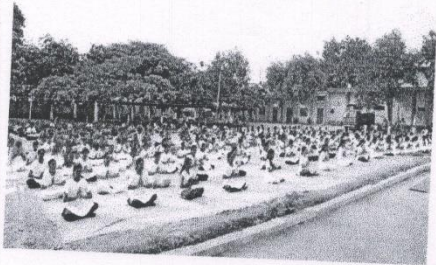

ACTIVITIES FOR THE ACADEMIC YEAR 2016-17

SRI VANI DEGREE & P.G. COLLEGE
 Affiliated to SK University Ananthapuramu
 6(A)GIRLS BN NCC ATP 36(B)

PHOTOGRAPHS OF NCC ACTIVITY

DATE	NAME OF THE ACTIVITY
21-06-2016	INTERNATIONAL YOGA DAY