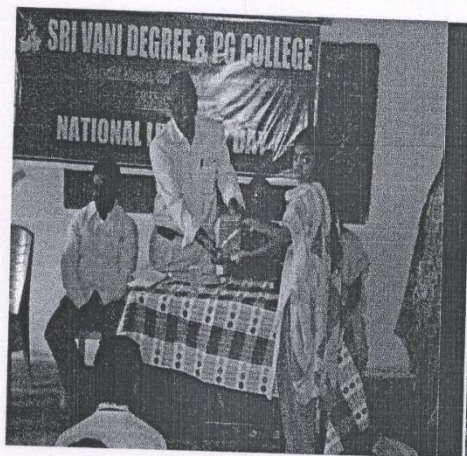

SRI VANI DEGREE & PG COLLEGE – ANANTAPUR

(Affiliated to Sri Krishnadevaraya University, Anantapur)

Photographs of NSS Activity along with captions

Date	Name of the activity
08.09.2017	National Literacy Day