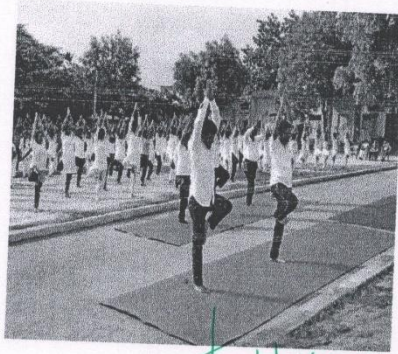

ACTIVITIES FOR THE ACADEMIC YEAR 2016-17

SRI VANI DEGREE & P.G. COLLEGE
 Affiliated to SK University Ananthapuramu
 6(A)GIRLS BN NCC ATP 36(B)

PHOTOGRAPHS OF NCC ACTIVITY

DATE	NAME OF THE ACTIVITY
21-06-2016	INTERNATIONAL YOGA DAY