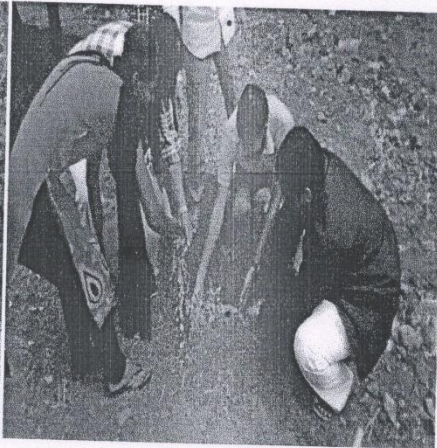

SRI VANI DEGREE & PG COLLEGE – ANANTAPUR

(Affiliated to Sri Krishnadevaraya University, Anantapur)

Photographs of NSS Activity along with captions

Date	Name of the activity
09-09-2017	Plantation & Watering

Plantation & Watering

K. H. Vasu
PRINCIPAL
Sri Vani Degree & PG College
ANANTAPURAMU.

[Signature]
PRINCIPAL
Sri Vani Degree & PG College
ANANTAPURAMU.