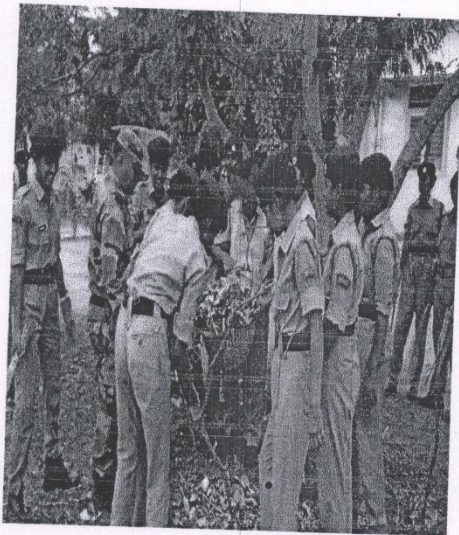

SRI VANI DEGREE & P.G. COLLEGE
Affiliated to SK University Ananthapuramu
6(A)GIRLS BN NCC ATP 36(B)

PHOTOGRAPHS OF NCC ACTIVITY

DATE	NAME OF THE ACTIVITY
02-10-2018	SHRAMADHAN