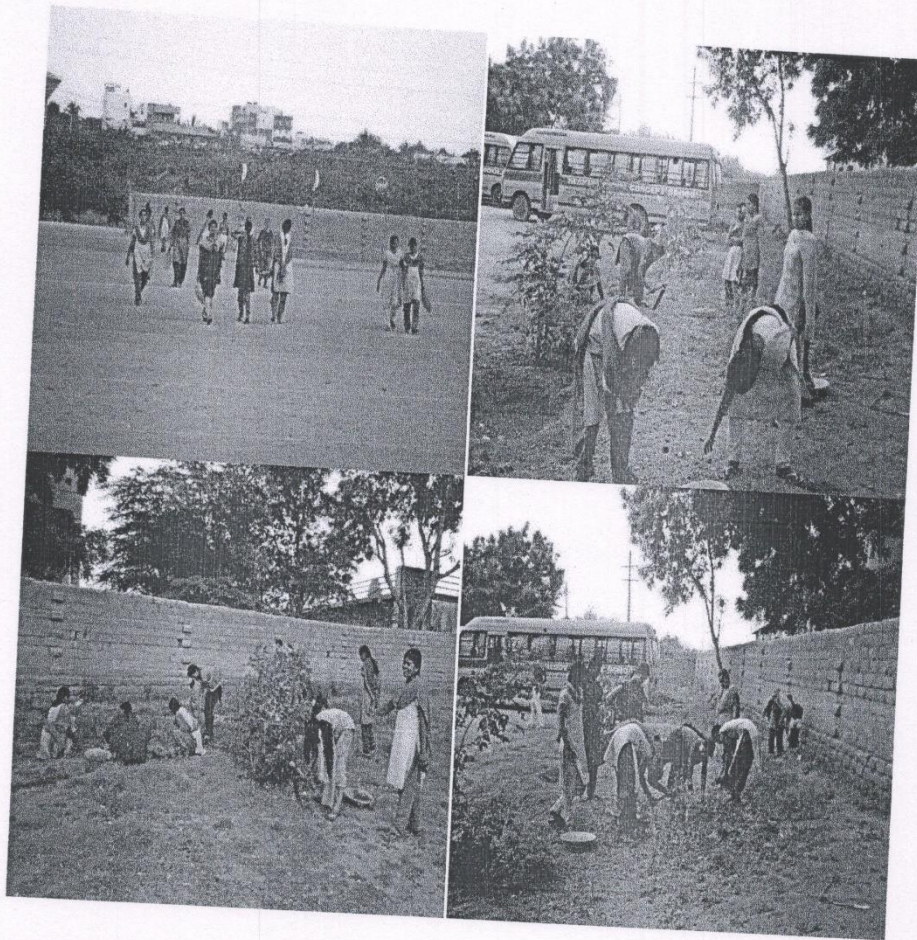

(Affiliated to Sri Krishnadevaraya University, Anantapur)

Photographs of NSS Activity along with captions

Date	Name of the activity
29.06.2018	CLEAN & GREEN IN COLLEGE CAMPUS

K.H. Vanaja
PRINCIPAL
Sri Vani Degree & PG College
ANANTAPURAMU.