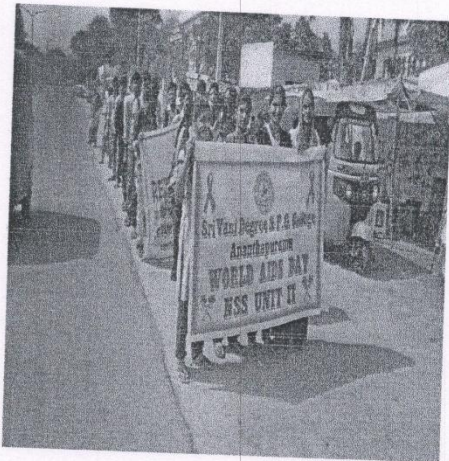

SRI VANI DEGREE & PG COLLEGE – ANANTAPUR

(Affiliated to Sri Krishnadevaraya University, Anantapur)

Photographs of NSS Activity along with captions

Date	Name of the activity
1-12-2016	AIDS day

AIDS Day Rally