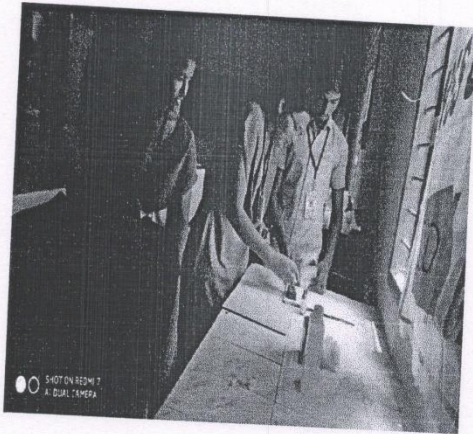

SRI VANI DEGREE & PG COLLEGE – ANANTAPUR

(Affiliated to Sri Krishnadevaraya University, Anantapur)

Photographs of NSS Activity along with captions

Date	Name of the activity
14.09.2020	Blood Grouping Program