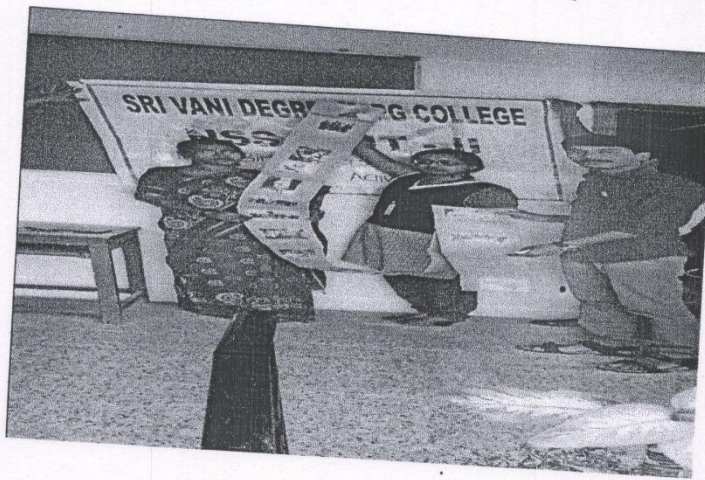

Photographs of NSS Activity along with captions

Date	Name of the activity
30.07.2019	Gandhiji Poster Presentation Programme

Gandhiji Poster Presentation Programme

K. Hanumanth
PRINCIPAL
Sri Vani Degree & PG College
ANANTAPURAMU.