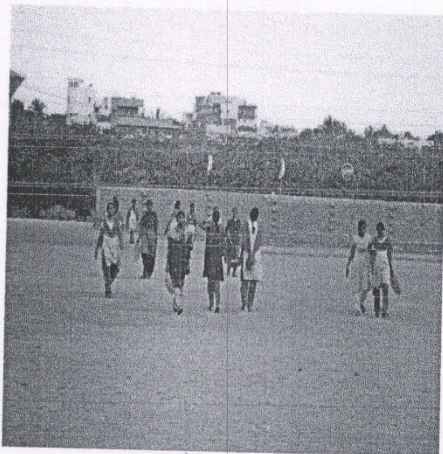

SRI VANI DEGREE & PG COLLEGE – ANANTAPUR

(Affiliated to Sri Krishnadevaraya University, Anantapur)

Photographs of NSS Activity along with captions

Date	Name of the activity
26-6-2016	Campus cleaning