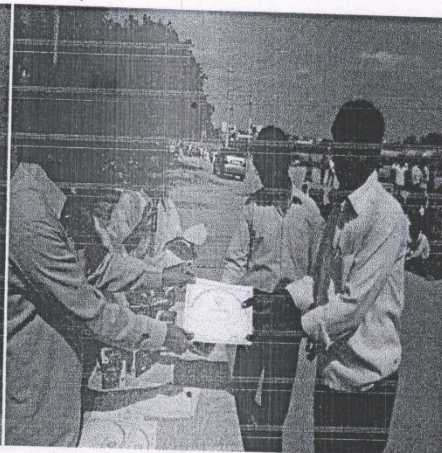

Republic day celebrations

Republic day celebrations

K. Aravinda
PRINCIPAL
Sri Vani Degree & PG College
ANANTAPURAMU.

y. nishal
PRINCIPAL
Sri Vani Degree & PG College
ANANTAPURAMU.